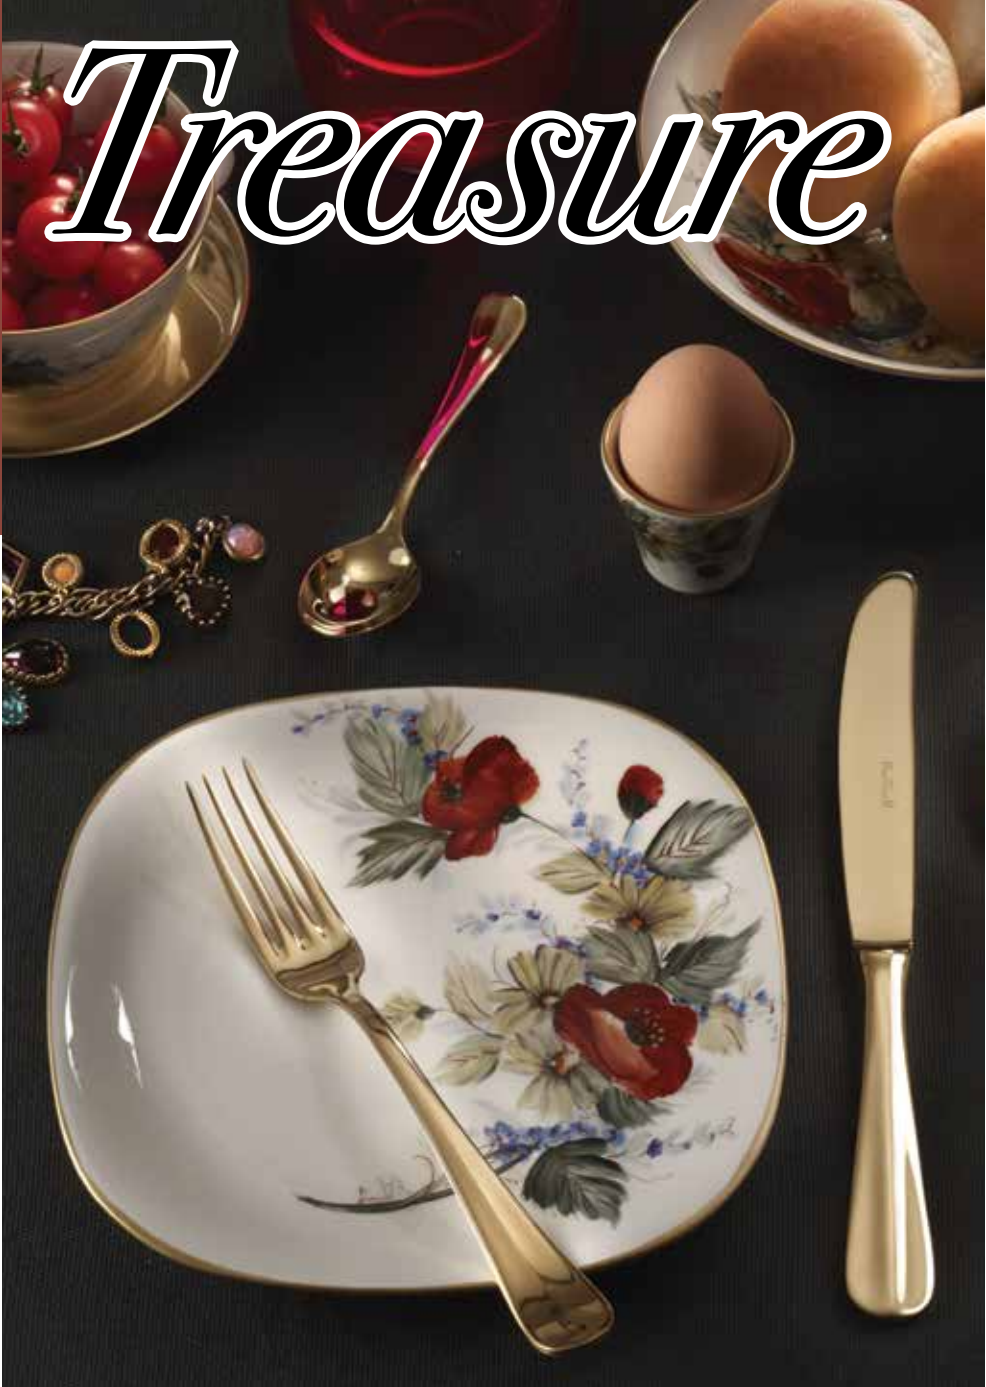

PINTINOX

MADE IN ITALY

Treasure

2017